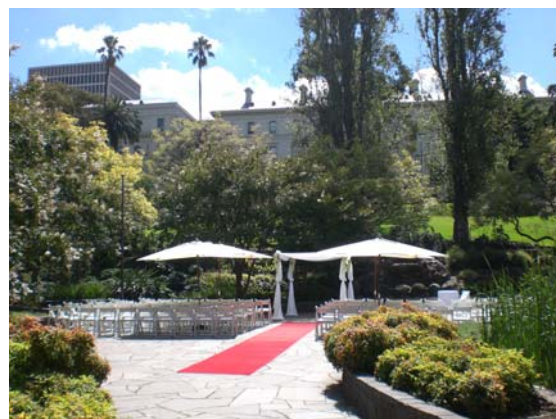

Style 2 - Outdoor Organza Canopy 3x3m Organza Roofline, Chiffon Poles, Tulle Overlays on Poles

Delivery and Collection Fees Apply

\$480.00 with Two Rose and Orchid Arrangements

Or

\$420.00 without flowers

Pending Correct Weather Conditions, includes Weights or Pegs
Due to outdoor logistics some variations may apply.

**Style 3 – 3x3 Outdoor Waterproof Marquee Canopy
With Draping and Flowers Four Poles**

Delivery and Collection Fees Apply